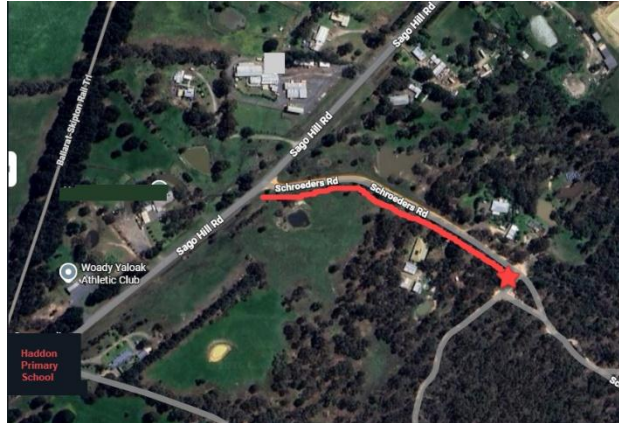

Woody Yaloak Athletic Club

Haddon, Victoria

WEEK 4

Date	15 May 2026
Time	430pm
Location	Common #1
Address	Shroeders Road, Haddon Common
Race Marshall	Sarah Widdowson

Meet Notes:

To get to the start:

- The start is along Schroeders gravel road, opposite the trams on Sago Hill Road.

Parent helpers:

- Putting out cones
- Packing up cones
- Timekeeper
- Writing results down
- Marshall on each cone

The course:

This is an out and back course, running to your coloured cone and then back to the start/finish line.

AGE GROUP	COURSE	DISTANCE
6	To Green Cone	500m
U8	To Blue Cone	1000m
U10	to Red Cone	1500m
U12	to Yellow Cone	2000m
U14+	to White Cone	3000m

New runners who are doing a trial, please see Grace to add your name to the time sheet and confirm your age group before starting.